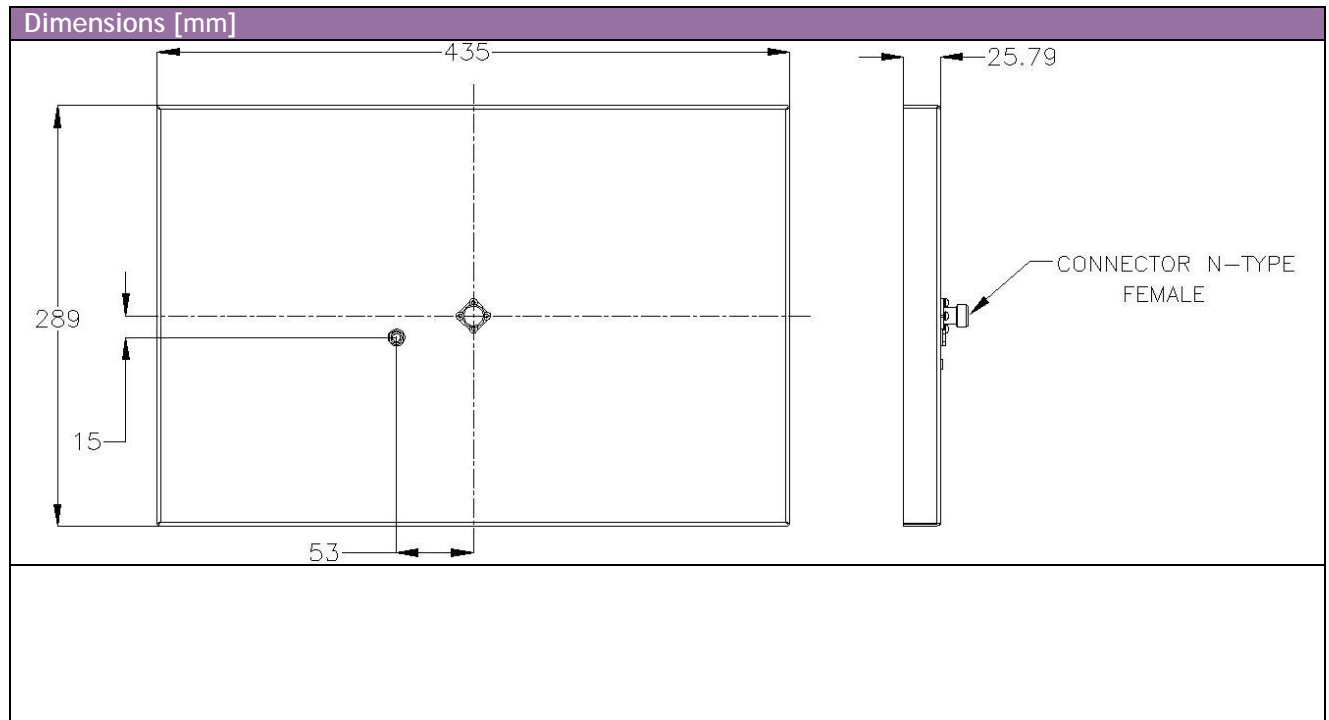

MT-249571/NCP

950-956 MHz, Near Field Reader Antenna

Specifications

MTI PART NUMBER		MT-249571/NCP		
ELECTRICAL				
Type of antenna	Magnetic Field Antenna; consists of 4 switched antenna element.			
Frequency Range	950-956 MHz			
Reader type	(*)			
Tag type	Satellite, Neptune			
Tag orientation	Any			
VSWR	2.0 :1 (max)			
Range (mm from Antenna Surface)	0-400 (Satellite), 0-40 (Neptune)			
Polarization	CP			
Input impedance	50 Ω			
Test power	1 W			
Power	2W (max)			
(*) The antenna has been tested with Impinj Speedway Reader to evaluate the Antennas. The antenna performance can be changed when using another type of reader.				
MECHANICAL				
Dimensions (L x W x H)	435x 289 x 25 mm (max)			
Weight	1.5 kg (max)			
Connector	N-Type Female			
Radome	Polycarbinat UV Resistant per ETSI 300			
Base plate	Aluminum with chemical conversion coating			
Mounting	NONE			
ENVIRONMENTAL				
TEST	STANDARD	DURATION	TEMPERTURE	NOTES
LOW TEMPERATURE	IEC 68-2-1	72 h	-30°C	-
HIGH TEMPERATURE	IEC 68-2-2	72 h	+55°C	-
TEMP. CYCLING		IEC 68-2-14	1 h	-30°C +55°C
HUMIDITY	ETSI EN300-2-4 T4.1E	144 h	-	95%
WATER TIGHTNESS	IEC 529	-	-	IP50
DUST RESISTANCE	IEC 529			IP50
VIBRATION	IEC 60721-3-4	30 min/axis	-	Random 4M3
SHOCK MECHANICAL	IEC 60721-3-4	-	-	4M3
FLAMMABILITY	UL 94	-	-	Class HB

MT-249571/NCP

950-956 MHz, Near Field Reader Antenna

MTI Wireless Edge is certified according to ISO 9001 and ISO 14001.

WAIVER!

While the information contained in this document has been carefully compiled to the best of our present knowledge, it is not intended as presentation or warranty of any kind on our part regarding the fitness of the products concerned for any particular use or purpose and neither shall any statement contained herein be construed as a recommendation to infringe any industrial property rights or as a license to use any such rights. The fitness of each product for any particular purpose must be checked beforehand with our specialists.